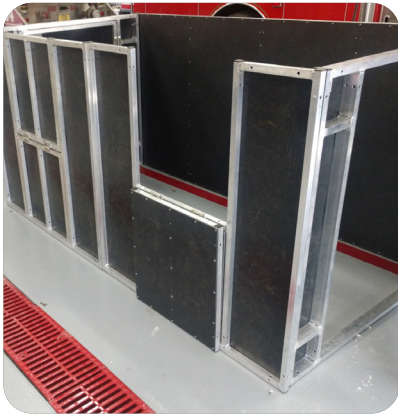

Includes: (36) 4' x 4' panels and 72 pins and keepers

SRTmaze - FR (Fire Rated)

- Constructed of all steel
- Floor panels offer higher load rating
- Fully welded construction
- High load rating capacity
- Each model comes with 4' x 4' panels and connecting pin sets.

CALL FOR PRICING

let your
IMAGINATION
Run Wild

The many configurations you can have for training are endless!

Accessories

Window Panel

SRT20002W - MSRP \$1679.12

Drywall Panel

SRT20002DW - MSRP \$1725.42