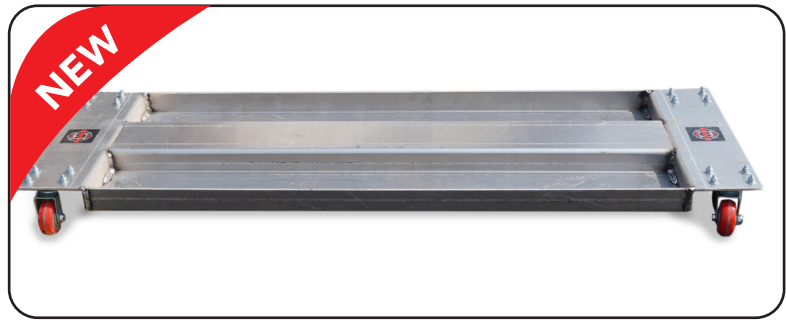

Accessories

Connecting Pins

SRT20004 (24 pins) - MSRP $439.36

Panel Cart

SRT20007 (Qty 1) - MSRP $1548.13

Innovations

At MASKhaze, we continually raise the bar of innovation to create ways to improve our existing products and find additional products to help fire personnel train safer and more authentically.

Flame Box*

Our latest product, the Flame Box, simulates fire, providing another element to your training for RIT and confidence building. The case is waterproof and has Bluetooth canisters capability, making recharge easy.

Dimensions: 9" x 12" x 6"

Includes remote

Waterproof

Bluetooth capability

*patent pending

MASKhaze Dazzle Pattern

This patented training pattern was created based on the military camouflaging techniques used in WW I. Using similar technology, we have created a design specifically for confidence training.

Extrusion Body

Our proprietary extrusion design allows the plastic exterior to be inset, making the panel connections the same on all sides.